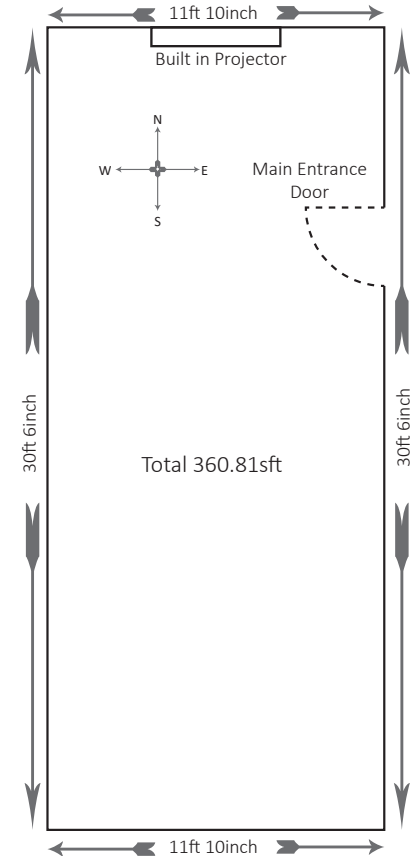

Solidarity Conference Room, Ascott The Residence

Measurement

L X W	Total area
30.5 X 11 ft	335.5sqft / 31m ²

Capacity

Class room	U-Shape	Board meeting	Hollow square	people
15	20	20	20	
				

**Special features: automatic white screen projector, CCTV secured, 42" LCD TV with projection cable*