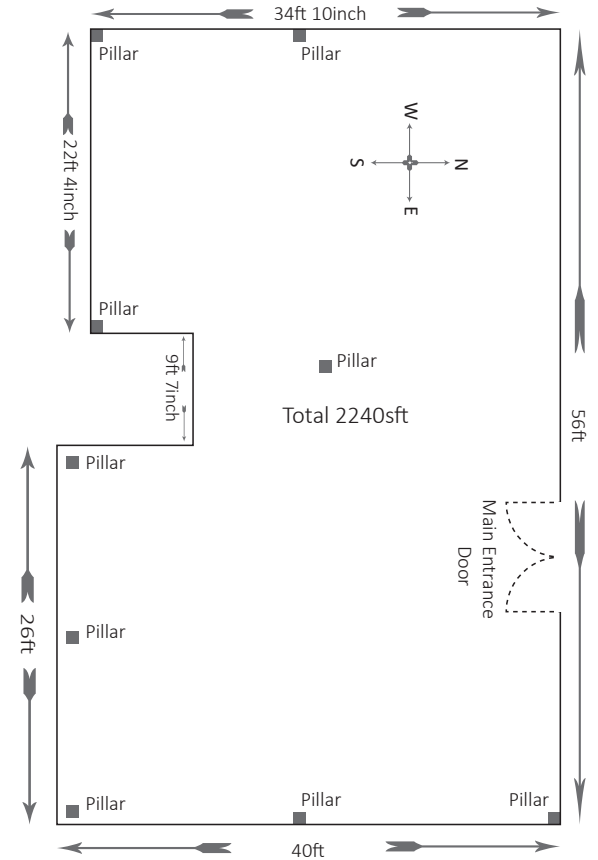

## Measurement

L X W	Total area
56 X 40 ft	2240sft / 208m <sup>2</sup>

## Capacity

Theatre	Class room	U-Shape	Board meeting	Dinner	Hollow square
180	80	50	40	120	60 people

\*Special features: ceiling height 13 feet, CCTV secured, seperate washroom